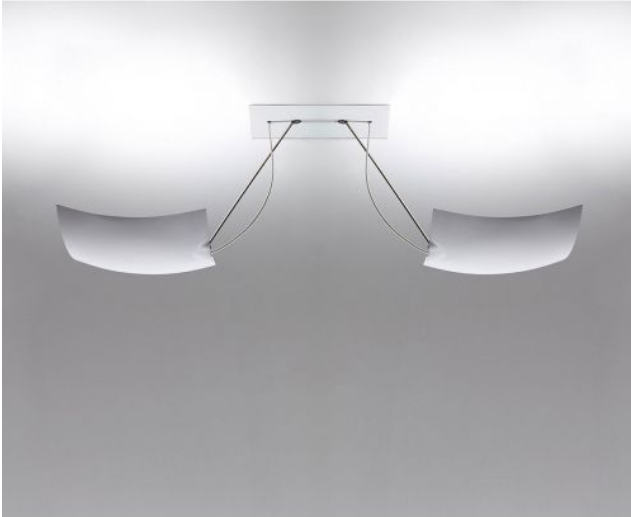

Ingo Maurer

2 x 18 x 18

Technical details

Land van fabricage	 Duitsland
fabrikant	Ingo Maurer
ontwerper	Maurer, Ingo & Team
jaar	2016
bescherming	IP20
Omvang van de levering	LED
voltage geschiktheid	230 - 240 Volt
Projectie in cm	40 - 80
materiaal	aluminium, roestvrij staal
oppervlak	wit
dimmen	dimbaar op locatie met faseafsnijding dimmer
LED	inclusief
Kleurweergave-index	90
Kleurtemperatuur in Kelvin	3.000 warm wit
bulb vervangen:	ter plaatse zelf
prestaties van het systeem	2 x 22 Watt
Totale lichtstroom in lm	3.200
lichtverdeling	indirect

Omschrijving

The Ingo Maurer 2 x 18 x 18 is a ceiling light, which can also be used as a wall light. It is flexibly adjustable by means of two ball joints with which the shades can be aligned as desired. The white shades can also be adjusted independently. The lamp is equipped with two LEDs. The light is emitted indirectly to the ceiling or the wall.

Depending on the setting of the shades, the 2 x 18 x 18 has a projection between approx. 40 and 80 cm. The wall and ceiling light can be dimmed on site. It is a double version of the 18 x 18, which has only one adjustable shade, and was designed in the year 2016 by Ingo Maurer and his team.