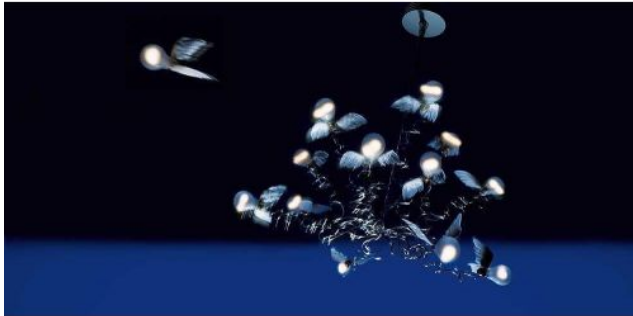

Ingo Maurer

Birdie LED

Kabelfarbe

- transparant
- rood

Technical details

| | |
|----------------------------|-----------------------------------------------------------------------------------------------|
| Land van fabricage |  Duitsland |
| fabrikant | Ingo Maurer |
| ontwerper | Ingo Maurer |
| jaar | 2017 |
| bescherming | IP20 |
| Omvang van de levering | LED |
| voltage geschiktheid | 110 - 240 Volt |
| materiaal | Ganzenveren vleugels, metaal |
| dimmen | dimbaar op locatie met faseafsnijding dimmer |
| base/versie | E27 |
| LED | inclusief |
| Kleurweergave-index | >90 |
| Kleurtemperatuur in Kelvin | 2.700 extra warm wit |
| bulb vervangen: | ter plaatse zelf |
| prestaties van het systeem | 12 x 1,5 Watt |
| Totale lichtstroom in lm | 1.560 |
| Dimensions | H 100 cm |

Omschrijving

The Ingo Maurer Birdie LED pendant light has twelve bendable and extendable light arms that can be adjusted flexibly. Each arm has an integrated LED light source in classic incandescent shape. Each LED has a power of 1.5 watts at a colour temperature of 2,700 Kelvin extra warm white. Goose feathers are attached to the lampholders, which gives the lamp an extraordinary appearance. The pendant light is offered with one red or transparent cable. The canopy has an integrated transformer.