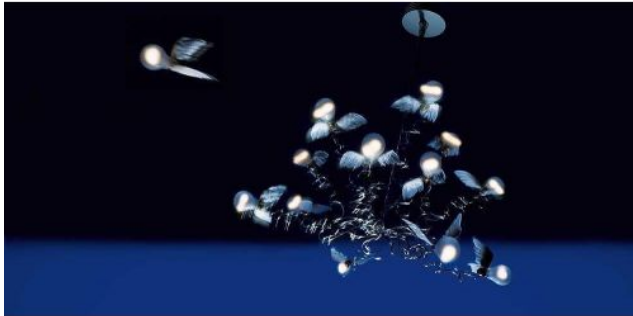

Ingo Maurer

Birdie LED

Kabelfarbe

- transparant
- rood

Technical details

Land van fabricage	Duitsland
fabrikant	Ingo Maurer
ontwerper	Ingo Maurer
jaar	2017
bescherming	IP20
Omvang van de levering	LED
voltage geschiktheid	110 - 240 Volt
materiaal	Ganzenveren vleugels, metaal
dimmen	dimbaar op locatie met faseafsnijding dimmer
base/versie	E27
LED	inclusief
Kleurweergave-index	>90
Kleurtemperatuur in Kelvin	2.700 extra warm wit
bulb vervangen:	ter plaatse zelf
prestaties van het systeem	12 x 1,5 Watt
Totale lichtstroom in lm	1.560
Dimensions	H 100 cm

Omschrijving

The Ingo Maurer Birdie LED pendant light has twelve bendable and extendable light arms that can be adjusted flexibly. Each arm has an integrated LED light source in classic incandescent shape. Each LED has a power of 1.5 watts at a colour temperature of 2,700 Kelvin extra warm white. Goose feathers are attached to the lampholders, which gives the lamp an extraordinary appearance. The pendant light is offered with one red or transparent cable. The canopy has an integrated transformer.