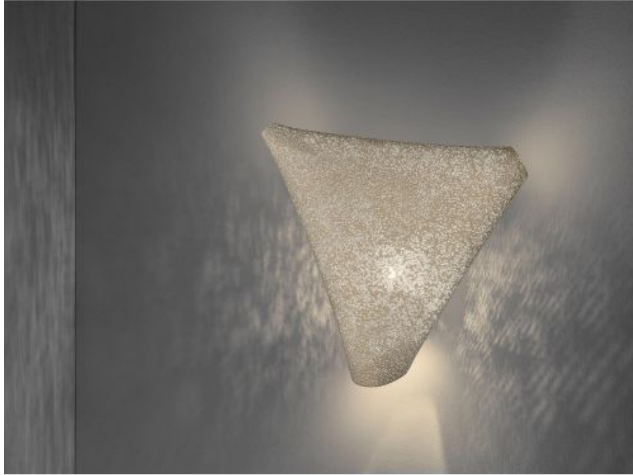

Arturo_Alvarez

Ballet BA06

Oberfläche

- grijs
- wit

Version

- E27
- LED

Technical details

Land van fabricage	 Spanje
fabrikant	Arturo_Alvarez
ontwerper	Hector Serrano
jaar	2014
bescherming	IP20
Omvang van de levering	Leuchtmittel/ Bulb
voltage geschiktheid	230 - 240 Volt
Diepte in cm	15
materiaal	roestvrij staal, staal
lichtverdeling	Sfeerverlichting en onrechtstreeks
Dimensions	H 35 cm B 36 cm

Omschrijving

The Arturo Alvarez Ballet BA06 wall light is available in several finishes. The bracket of this wall lamp is made of painted steel. The lamp shade is made of a flexible stainless steel mesh. This stainless steel mesh has been specially developed by the Arturo Alvarez brand and is particularly malleable, compact and resistant. This wall light is available in two versions: as E27 version or as version with built-in LED. The E27 version has an E27 socket and is operated with a replaceable LED retrofit. The LED version has a colour temperature of 2,700 Kelvin extra warm white, on request it is also available with 3000 Kelvin warm white. This lamp is offered in white and grey finishes. On request, the lamp is also available in taupe and beige.