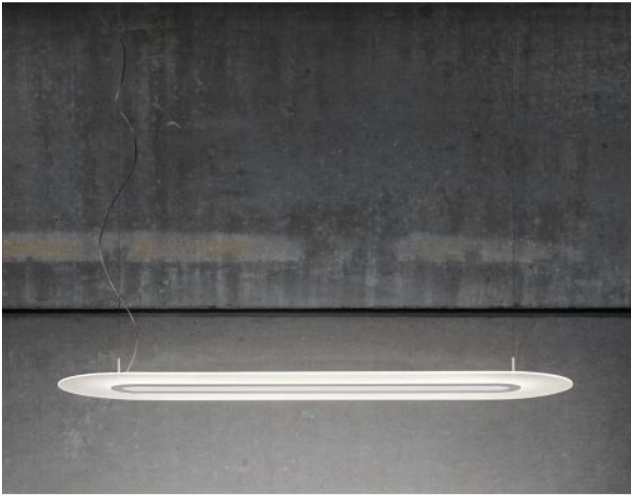

Stilnovo

Opti-Line

Oberfläche

- Gepolijst aluminium
- wit

Technical details

Land van fabricage	 Italië
fabrikant	Stilnovo
ontwerper	Linea Light Group
jaar	2016
bescherming	IP20
Omvang van de levering	LED
voltage geschiktheid	230 - 240 Volt
materiaal	aluminium, polymethylmethacrylaat
hoogteverstelling	hoogte bepaalbaar
dimmen	dimbaar op locatie met faseafsnijding dimmer
Wattage	47 W
LED	inclusief
Kleurweergave-index	90
Lichtstroom in lm	5.685
Kleurtemperatuur in Kelvin	3.000 warm wit
luifel Dimensions	10 cm
lichtverdeling	direct en indirect
totale hoogte	200 cm
Dimensions	H 7 cm B 39 cm L 129 cm

Omschrijving

The Stilnovo Opti-Line is a linear pendant lamp, a minimal, evolution of the iconic O-Line, with laser-engraved PMMA diffuser and aluminum body with wrinkle white or polished aluminium finish. Thanks to the characteristic texture of OptiLight Technology™, the suspension becomes transparent when the light is off. Opti-Line is a highly functional pendant lamp; the clean, sharp light of the topLED circuitry is perfectly integrated into a high-quality structure. This lamp can be dimmed on site with trailing edge phase dimmer, with an optional Casambi module it can also be dimmed via Smartphone App. The pendant lamp is also available as a DALI dimmable version on request.