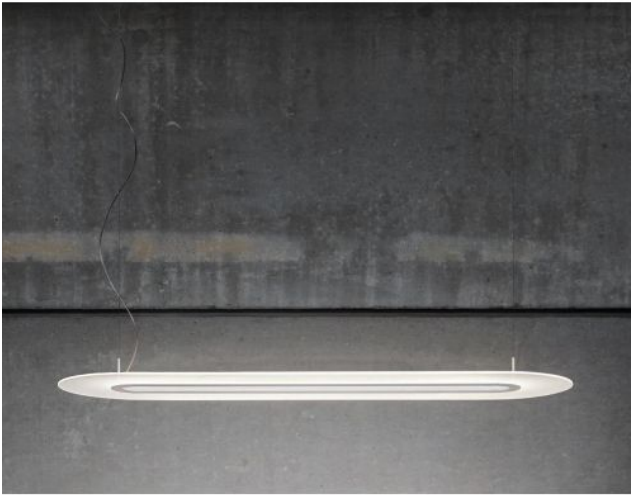

Stilnovo

Opti-Line

Oberfläche

- Gepolijst aluminium
- wit

Technical details

| | |
|-----------------------------------|--|
| Land van fabricage |  Italië |
| fabrikant | Stilnovo |
| ontwerper | Linea Light Group |
| jaar | 2016 |
| bescherming | IP20 |
| Omvang van de levering | LED |
| voltage geschiktheid | 230 - 240 Volt |
| materiaal | aluminium, polymethylmethacrylaat |
| hoogteverstelling | hoogte bepaalbaar |
| dimmen | dimbaar op locatie met faseafsnijding dimmer |
| Wattage | 47 W |
| LED | inclusief |
| Kleurweergave-index | 90 |
| Lichtstroom in lm | 5.685 |
| Kleurtemperatuur in Kelvin | 3.000 warm wit |
| luifel Dimensions | 10 cm |
| lichtverdeling | direct en indirect |
| totale hoogte | 200 cm |
| Dimensions | H 7 cm B 39 cm L 129 cm |

Omschrijving

The Stilnovo Opti-Line is a linear pendant lamp, a minimal, evolution of the iconic O-Line, with laser-engraved PMMA diffuser and aluminum body with wrinkle white or polished aluminium finish. Thanks to the characteristic texture of OptiLight Technology™, the suspension becomes transparent when the light is off. Opti-Line is a highly functional pendant lamp; the clean, sharp light of the topLED circuitry is perfectly integrated into a high-quality structure. This lamp can be dimmed on site with trailing edge phase dimmer, with an optional Casambi module it can also be dimmed via Smartphone App. The pendant lamp is also available as a DALI dimmable version on request.