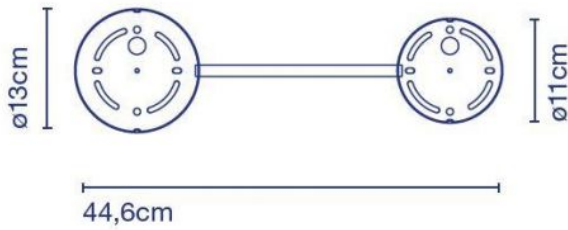

Marset

Accessories C2 Ginger

Technical details

Land van fabricage	 Spanje
fabrikant	Marset
ontwerper	Joan Gaspar
oppervlak	zwart
materiaal	metaal
voltage geschiktheid	230 - 240 Volt
Dimensions	L 45 cm

Omschrijving

The Marset accessory C2 Ginger is used to connect a lamp Ginger 32 C and a lamp Ginger 42 C to each other and to connect them together to a power supply. The wall lamp accessories are made of painted metal. In addition to these accessories, a version is also available to connect a Ginger 32 C, 42 C and 60 C lamp to a single power connection.