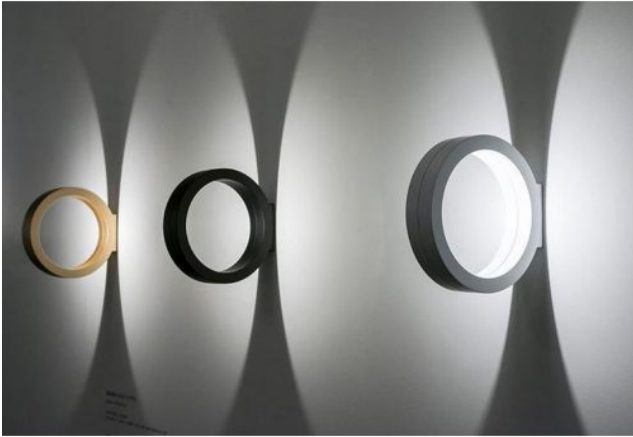

Cini & Nils

Assolo wall and ceiling lamp

Oberfläche

- zwart
- goud
- wit

Dimmbaarheid

- dimbaar op locatie met faseafsnijding dimmer
- niet dimbaar

Technical details

Land van fabricage	Italië
fabrikant	Cini & Nils
ontwerper	Luta Bettonica
jaar	2013
bescherming	IP20
Omvang van de levering	LED
voltage geschiktheid	230 - 240 Volt
Diepte in cm	20
Diameter in cm	20
materiaal	aluminium
Wattage	16 W
LED	inclusief
Kleurweergave-index	80
Lichtstroom in lm	1.300
Kleurtemperatuur in Kelvin	2.800 warm wit
Dimensions	B 5 cm | Ø 20 cm

Omschrijving

The Cini & Nils Assolo wall and ceiling lamp can be mounted vertically, horizontally or in a row. Its ring has a diameter of 20 cm. The light is emitted by an integrated LED on the inside and reflected from there, thus indirectly illuminating both the lamp itself and the surroundings. This creates a play of light and shadow on the wall or ceiling. The lamp is available in white, black and gold matt. The Assolo wall and ceiling lamp is offered in two versions: non-dimmable and dimmable on site with a trailing edge phase dimmer. The on site dimmable version can also be dimmed with an optionally available Casambi module using a smartphone/tablet via Bluetooth. An LED with a colour temperature of 2,800 Kelvin warm white is included as a light source. On request, this lamp is also available with a round wall plate with a diameter of 9.2 cm, which can be used to cover flush boxes.