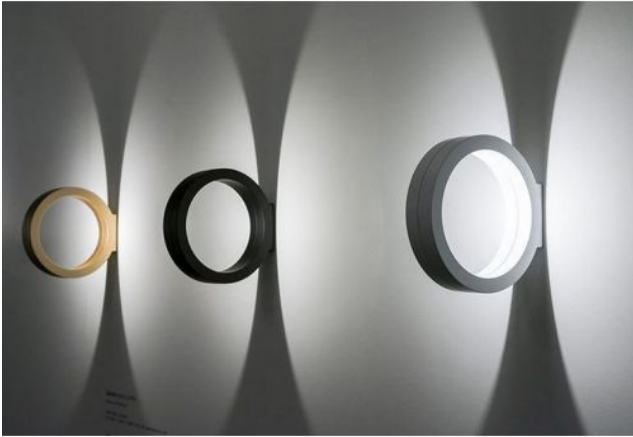

Cini & Nils

Assolo wall and ceiling lamp

Oberfläche

- zwart
- goud
- wit

Dimmbaarheid

- dimbaar op locatie met faseafsnijding dimmer
- niet dimbaar

Technical details

Land van fabricage	 Italië
fabrikant	Cini & Nils
ontwerper	Luta Bettonica
jaar	2013
bescherming	IP20
Omvang van de levering	LED
voltage geschiktheid	230 - 240 Volt
Diepte in cm	20
Diameter in cm	20
materiaal	aluminium
Wattage	16 W
LED	inclusief
Kleurweergave-index	80
Lichtstroom in lm	1.300
Kleurtemperatuur in Kelvin	2.800 warm wit
Dimensions	B 5 cm Ø 20 cm

Omschrijving

The Cini & Nils Assolo wall and ceiling lamp can be mounted vertically, horizontally or in a row. Its ring has a diameter of 20 cm. The light is emitted by an integrated LED on the inside and reflected from there, thus indirectly illuminating both the lamp itself and the surroundings. This creates a play of light and shadow on the wall or ceiling. The lamp is available in white, black and gold matt. The Assolo wall and ceiling lamp is offered in two versions: non-dimmable and dimmable on site with a trailing edge phase dimmer. The on site dimmable version can also be dimmed with an optionally available Casambi module using a smartphone/tablet via Bluetooth. An LED with a colour temperature of 2,800 Kelvin warm white is included as a light source. On request, this lamp is also available with a round wall plate with a diameter of 9.2 cm, which can be used to cover flush boxes.