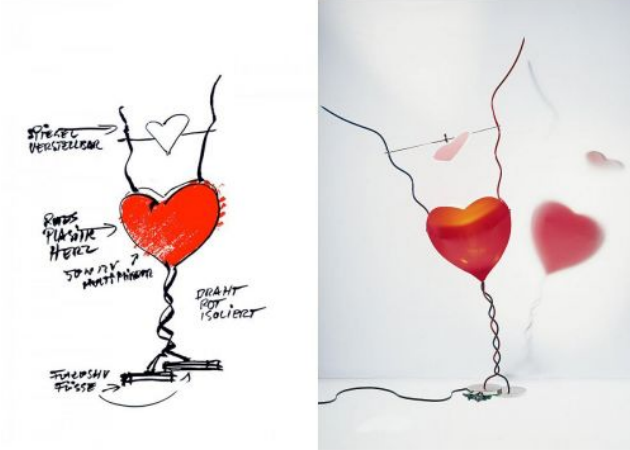

Ingo Maurer

One From The Heart

Technical details

Land van fabricage	 Duitsland
fabrikant	Ingo Maurer
ontwerper	Ingo Maurer
jaar	1989
bescherming	IP20
Omvang van de levering	LED
voltage geschiktheid	110 - 240 Volt
materiaal	glas, metaal
kabellengte	300 cm
dimmen	cord dimmer met schuifregelaar
Wattage	9 W
LED	inclusief
Kleurweergave-index	>90
Lichtstroom in lm	970
Kleurtemperatuur in Kelvin	2.700 extra warm wit
Dimensions	H 95 cm B 40 cm

Omschrijving

The Ingo Maurer One From The Heart table lamp was originally intended as a wedding present for a friend of the designer Ingo Maurer. But this table lamp is not only for lovers, but it also provides atmospheric light and is a real eye-catcher in every room. At the heart of One From The Heart, a multi-mirror reflector with protective glass is integrated. Above the heart sits a movable and heart-shaped glass mirror that directs the rays of light and reflects another heart against the wall. Two small crocodiles under the base provide the right balance. This lamp has a cord dimmer with slider and is operated with an integrated LED.