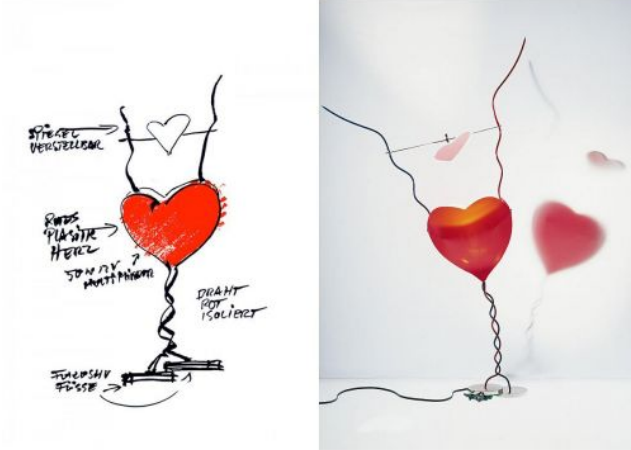

Ingo Maurer

One From The Heart

Technical details

Land van fabricage	 Duitsland
fabrikant	Ingo Maurer
ontwerper	Ingo Maurer
jaar	1989
bescherming	IP20
Omvang van de levering	LED
voltage geschiktheid	110 - 240 Volt
materiaal	glas, metaal
kabellengte	300 cm
dimmen	cord dimmer met schuifregelaar
Wattage	9 W
LED	inclusief
Kleurweergave-index	>90
Lichtstroom in lm	970
Kleurtemperatuur in Kelvin	2.700 extra warm wit
Dimensions	H 95 cm B 40 cm

Omschrijving

The Ingo Maurer One From The Heart table lamp was originally intended as a wedding present for a friend of the designer Ingo Maurer. But this table lamp is not only for lovers, but it also provides atmospheric light and is a real eye-catcher in every room. At the heart of One From The Heart, a multi-mirror reflector with protective glass is integrated. Above the heart sits a movable and heart-shaped glass mirror that directs the rays of light and reflects another heart against the wall. Two small crocodiles under the base provide the right balance. This lamp has a cord dimmer with slider and is operated with an integrated LED.