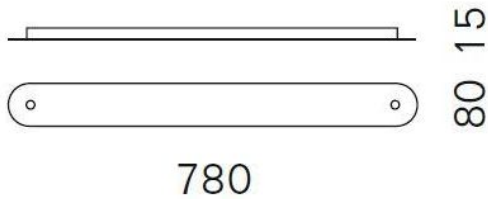

Serien Lighting

Canopy profile 2

Oberfläche

- geborsteld aluminium
- Gepolijst aluminium
- zwart
- wit

Technical details

Land van fabricage	 Duitsland
fabrikant	Serien Lighting
ontwerper	Serien Lighting
materiaal	aluminium
Dimensions	H 2 cm B 8 cm L 78 cm

Omschrijving

The Serien Lighting canopy profile 2 is used to connect two pendant lamps and plug them into a single power supply. In this way, two single pendant lights can be installed together. Only a single ceiling outlet with power supply is required. The canopy profile 2 is available in the following finishes: brushed aluminum, polished aluminum, black or white painted. It is 78 cm long and 8 cm wide. Its height is 1.5 cm.