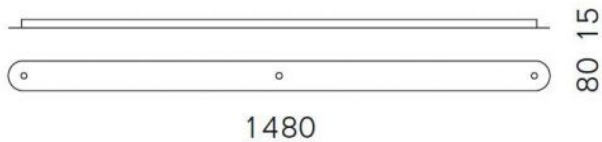

Serien Lighting

Canopy profile 3

Oberfläche

- geborsteld aluminium
- Gepolijst aluminium
- zwart
- wit

Technical details

Land van fabricage	 Duitsland
fabrikant	Serien Lighting
ontwerper	Serien Lighting
materiaal	aluminium
Dimensions	H 2 cm B 8 cm L 148 cm

Omschrijving

With the Serien Lighting canopy profile 3, three pendant lamps can be connected together and mounted on a single power supply. This makes it possible to install two single pendant lamps together. Only a single power connection is required. The canopy profile 3 is available in brushed aluminum, polished aluminum, black or white painted finishes. This accessory has a length of 148 cm and a width of 8 cm. The height is 1.5 cm.

The accessories are suitable for the following Serien Lighting lamps: Cavity Suspension L, Curling Suspension Rope / Tube S, M and L, Draft Suspension Rope / Tube S and M, Drum Suspension Rope / Tube S and M as well as Reef Suspension 1. In addition to these accessories, the canopy profile 2 is also offered, with which two pendant lamps can be connected together and mounted on a single power supply.