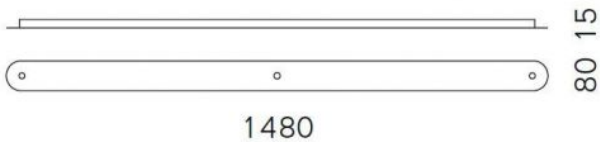

### Technical details

<b>Land van fabricage</b>	 Duitsland
<b>fabrikant</b>	Serien Lighting
<b>ontwerper</b>	Serien Lighting
<b>materiaal</b>	aluminium
<b>Dimensions</b>	H 2 cm   B 8 cm   L 148 cm

### Omschrijving

With the Serien Lighting canopy profile 3, three pendant lamps can be connected together and mounted on a single power supply. This makes it possible to install two single pendant lamps together. Only a single power connection is required. The canopy profile 3 is available in brushed aluminum, polished aluminum, black or white painted finishes. This accessory has a length of 148 cm and a width of 8 cm. The height is 1.5 cm.