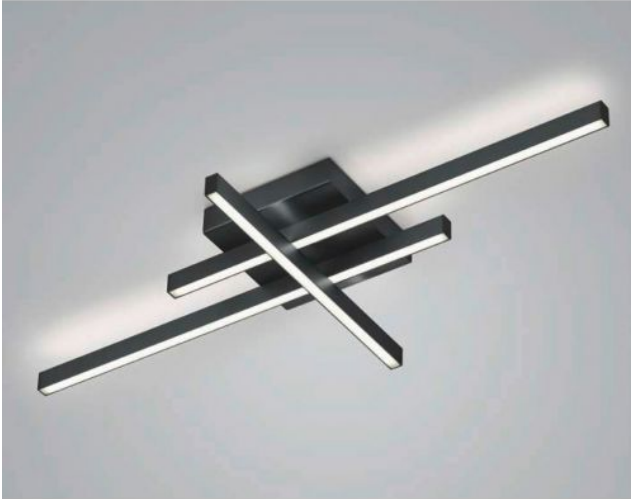

### Oberfläche

- nikkel
- zwart

## Technical details

Land van fabricage	 Duitsland
fabrikant	Knapstein
ontwerper	Knapstein
jaar	2022
bescherming	IP20
Omvang van de levering	LED
voltage geschiktheid	230 - 240 Volt
materiaal	metaal
dimmen	dimbaar met fase- en fase-afsnijding en fase-regelingsdimmer
Wattage	51 W
LED	inclusief
Kleurweergave-index	>90
Lichtstroom in lm	5.812
Kleurtemperatuur in Kelvin	2.700 extra warm wit
bulb vervangen:	bij de fabrikant / fabriek
Dimensions	H 7 cm   B 42 cm   L 90 cm

## Omschrijving

The Knapstein FELI ceiling light consists of two horizontal rods and one vertically arranged rod. The ceiling lamp emits its light both upwards and downwards. The light emitted upwards also creates a uniform lighting effect on the ceiling. The FELI has a total length of 90 cm and a width of 42 cm. Knapstein offers the ceiling light in the surfaces matt nickel and black. The lamp is operated with a powerful, dimmable LED. The LED has a colour temperature of 2,700 Kelvin extra warm white.