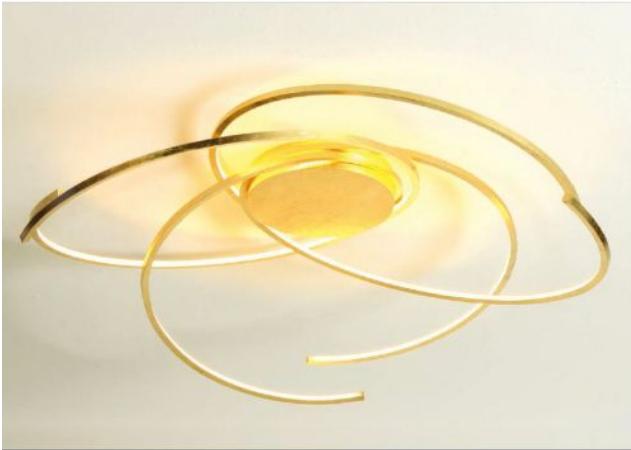

### Oberfläche

- polerowane aluminium
- Złoty Liść
- czarny
- biały

### Technical details

<b>Kraj produkcji</b>	 Niemcy
<b>producent</b>	Escale
<b>projektant</b>	Mosru Mohiuddin
<b>rok</b>	2013
<b>ochrona</b>	IP20
<b>zakres dostawy</b>	LED
<b>napięcie przydatność</b>	230 - 240 Volt
<b>Średnica w cm</b>	80
<b>tworzywo</b>	aluminium
<b>ściemnianie</b>	ściemniające z przecinaniem fazy i ściemniaczem z regulacją fazy
<b>Moc w watach</b>	30 W
<b>LED</b>	Łącznie
<b>Wskaźnik oddawania barw</b>	90
<b>Temperatura barwowa w stopniach Kelvina</b>	2.700 extra biała ciepła
<b>wymiana żarówek:</b>	u producenta / w fabryce
<b>Całkowity strumień świetlny w lm</b>	4.200
<b>Dimensions</b>	H 20 cm   Ø 80 cm

### Opis

The Escale Space 80 cm is the medium-sized ceiling light of this collection. The lamp has a diameter of 80 cm and a height of 20 cm. An LED with a colour temperature of 2,700 Kelvin extra warm white is used for lighting.

The Space 80 cm is a round lamp around which several struts spiral. These surfaces are offered: gold leaf, white, black or smoothed aluminum. Mosru Mohiuddin designed the lamp in the year 2013.

The ceiling lamp is dimmable on site with a trailing edge and / or leading edge phase dimmer. A Casambi module and a ZigBee module are on offer as accessories. With the Casambi module, the ceiling light can be regulated using the Casambi App by Smartphone or Tablet via Bluetooth. The ZigBee module enables the light to be operated via voice control.