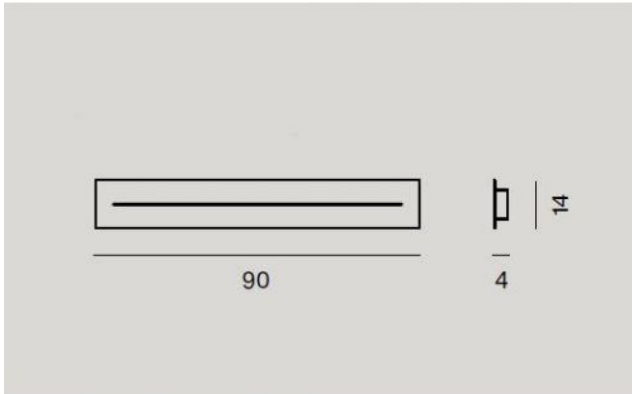

## Elongated multi-canopy 90 cm

### Technical details

<b>Kraj produkcji</b>	 Włochy
<b>producent</b>	Foscarini
<b>powierzchnia</b>	biały
<b>tworzywo</b>	metal
<b>Dimensions</b>	H 4 cm   B 14 cm   L 90 cm

### Opis

The Foscarini elongated multi-canopy 90 cm is an elongated canopy, to which you can hang several lights. The surface of the canopy is white, it is made of painted metal. The canopy has a length of 90 cm, a width of 14 cm and a height of 4 cm. The multi-canopy is suitable for these light families: Aplomb, Caboche, Caiigo, Chouchin, Gregg, Havana, Maki, New Buds, Plass, Rituals, Tartan, Tite and Tress.