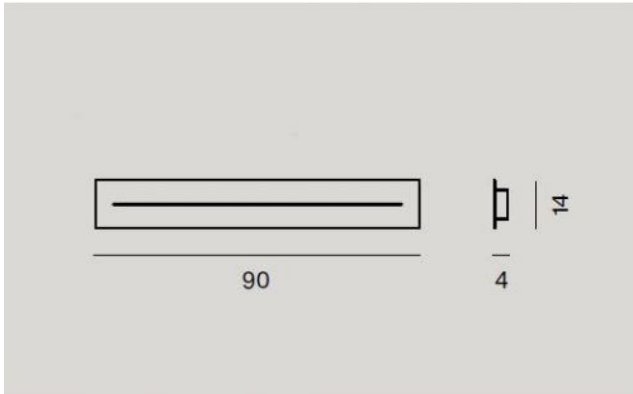

## Elongated multi-canopy 90 cm

### Technical details

<b>Kraj produkcji</b>	 Włochy
<b>producent</b>	Foscarini
<b>powierzchnia</b>	biały
<b>tworzywo</b>	metal
<b>Dimensions</b>	H 4 cm   B 14 cm   L 90 cm

### Opis

The Foscarini elongated multi-canopy 90 cm is an elongated canopy, to which you can hang several lights. The surface of the canopy is white, it is made of painted metal. The canopy has a length of 90 cm, a width of 14 cm and a height of 4 cm. The multi-canopy is suitable for these light families: Aplomb, Caboche, Caiigo, Chouchin, Gregg, Havana, Maki, New Buds, Plass, Rituals, Tartan, Tite and Tress.