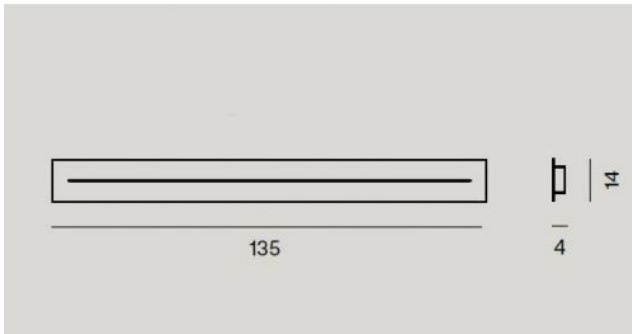

## Elongated multi-canopy 135 cm

### Technical details

<b>Kraj produkcji</b>	 Włochy
<b>producent</b>	Foscarini
<b>powierzchnia</b>	biały
<b>tworzywo</b>	metal
<b>Dimensions</b>	H 4 cm   B 14 cm   L 135 cm

### Opis

The Foscarini elongated multi-canopy 135 cm is an elongated canopy, to which you can hang several lights. The surface of the canopy is white, it is made of painted metal. The canopy has a length of 135 cm, a width of 14 cm and a height of 4 cm. The multi-canopy is suitable for these light families: Foscarini Aplomb, Caboche, Caiigo, Chouchin, Gregg, Havana, Maki, New Buds, Plass, Rituals, Tartan, Tite and Tress.