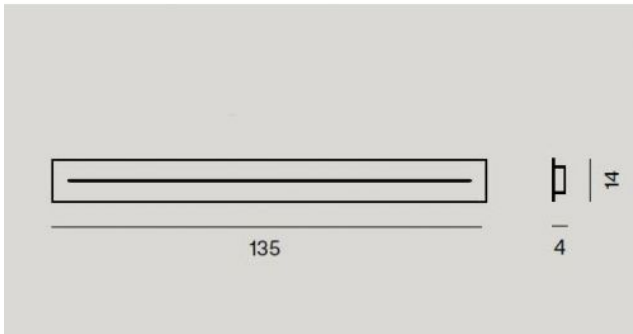

Foscarini

Elongated multi-canopy 135 cm

Technical details

Kraj produkcji	 Włochy
producent	Foscarini
powierzchnia	biały
tworzywo	metal
Dimensions	H 4 cm B 14 cm L 135 cm

Opis

The Foscarini elongated multi-canopy 135 cm is an elongated canopy, to which you can hang several lights. The surface of the canopy is white, it is made of painted metal. The canopy has a length of 135 cm, a width of 14 cm and a height of 4 cm. The multi-canopy is suitable for these light families: Foscarini Aplomb, Caboche, Caiigo, Chouchin, Gregg, Havana, Maki, New Buds, Plass, Rituals, Tartan, Tite and Tress.