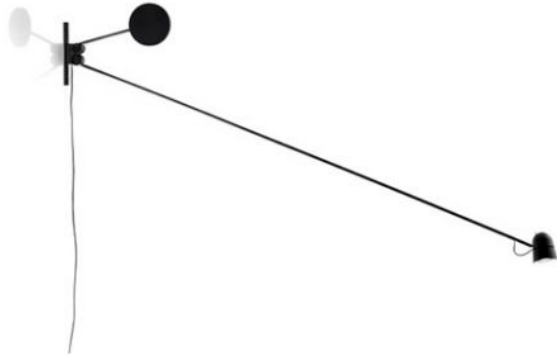

Luceplan

Counterbalance

Oberfläche

- czarny
- biały

Technical details

| | |
|--|--|
| Kraj produkcji |  Włochy |
| producent | Luceplan |
| projektant | Daniel Rybakken |
| rok | 2012 |
| kolor | czarny |
| ochrona | IP20 |
| zakres dostawy | LED |
| napięcie przydatność | 110 - 240 Volt |
| tworzywo | aluminium, stal |
| ściemnianie | na głowicy lampy |
| Moc w watach | 16 W |
| LED | łącznie |
| Wskaźnik oddawania barw | 90 |
| Strumień świetlny w lm | 598 |
| Temperatura barwowa w stopniach Kelvina | 2.700 extra biała ciepła |
| długość ramienia | 190 cm |
| Głowica lampy Wymiary | 9 cm |
| Dimensions | L 192 cm |

Opis

The Luceplan Counterbalance is a black wall lamp, which can be aligned in the room at will cause of its swiveling light arm. The counterweight balances the movements of the long arm with help of gear wheels and guarantees the stability of the lamp head. The lamp head is made out of lacquered aluminum, the body is made of matt lacquered steel. Different brightness levels can be set with the dimmer on the lamp head. Daniel Rybakken designed the wall light in the year 2012. Apart from this light, also a spotlight as well as a floor lamp are on offer from this series.