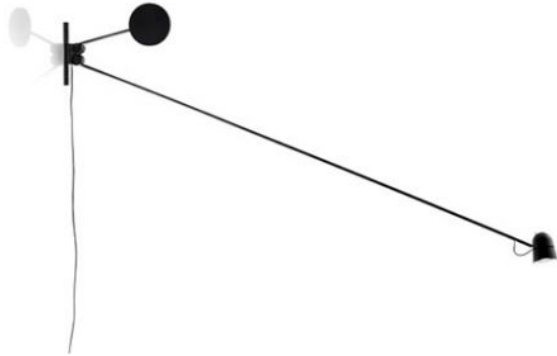

Luceplan

Counterbalance

Oberfläche

- czarny
- biały

Technical details

Kraj produkcji	 Włochy
producent	Luceplan
projektant	Daniel Rybakken
rok	2012
kolor	czarny
ochrona	IP20
zakres dostawy	LED
napięcie przydatność	110 - 240 Volt
tworzywo	aluminium, stal
ściemnianie	na głowicy lampy
Moc w watach	16 W
LED	łącznie
Wskaźnik oddawania barw	90
Strumień świetlny w lm	598
Temperatura barwowa w stopniach Kelvina	2.700 extra biała ciepła
długość ramienia	190 cm
Głowica lampy Wymiary	9 cm
Dimensions	L 192 cm

Opis

The Luceplan Counterbalance is a black wall lamp, which can be aligned in the room at will cause of its swiveling light arm. The counterweight balances the movements of the long arm with help of gear wheels and guarantees the stability of the lamp head. The lamp head is made out of lacquered aluminum, the body is made of matt lacquered steel. Different brightness levels can be set with the dimmer on the lamp head. Daniel Rybakken designed the wall light in the year 2012. Apart from this light, also a spotlight as well as a floor lamp are on offer from this series.