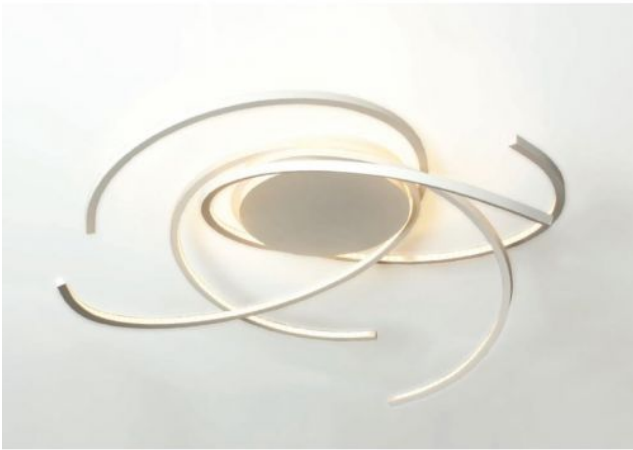

### Oberfläche

- aluminium
- czarny
- złoto
- biały

## Technical details

<b>Kraj produkcji</b>	 Niemcy
<b>producent</b>	Escale
<b>projektant</b>	Mosru Mohiuddin
<b>rok</b>	2013
<b>ochrona</b>	IP20
<b>zakres dostawy</b>	LED
<b>napięcie przydatność</b>	230 - 240 Volt
<b>Średnica w cm</b>	100
<b>tworzywo</b>	aluminium
<b>ściemnianie</b>	ściemnialne z przecinaniem fazy i ściemniaczem z regulacją fazy
<b>Moc w watach</b>	36 W
<b>LED</b>	Łącznie
<b>Wskaźnik oddawania barw</b>	90
<b>Temperatura barwowa w stopniach Kelvina</b>	2.700 extra biała ciepła
<b>wymiana żarówek:</b>	u producenta / w fabryce
<b>Całkowity strumień świetlny w lm</b>	5.000
<b>Dimensions</b>	H 24 cm   Ø 100 cm

## Opis

The Escale Space 100 is the largest ceiling light in this series. It has a diameter of 100 cm at a height of 24 cm. An LED with a colour temperature of 2700 Kelvin extra warm white serves as a light source.

The Space 100 ceiling light is offered in the surfaces aluminum smoothed, gold leaf, white and black. The lamp was designed by Mosru Mohiuddin in 2013.

This ceiling lamp can be dimmed on site with a trailing edge and / or leading edge phase dimmer. A Casambi module and a ZigBee module are offered as accessories. With the Casambi module, the ceiling light can be regulated with the Casambi App by smartphone or tablet via Bluetooth. The ZigBee module enables control of the light via voice control.