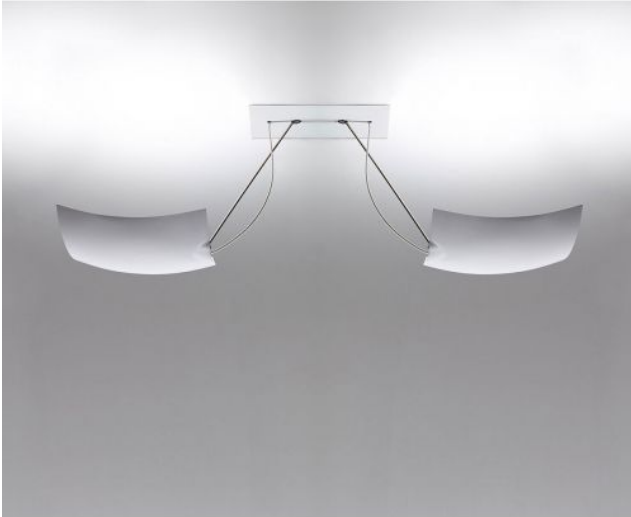

# Ingo Maurer

**2 x 18 x 18**

## Technical details

<b>Kraj produkcji</b>	 Niemcy
<b>producent</b>	Ingo Maurer
<b>projektant</b>	Maurer, Ingo & Team
<b>rok</b>	2016
<b>ochrona</b>	IP20
<b>zakres dostawy</b>	LED
<b>napięcie przydatność</b>	230 - 240 Volt
<b>Projekcja w cm</b>	40 - 80
<b>tworzywo</b>	aluminium, stal nierdzewna
<b>powierzchnia</b>	biały
<b>ściemnianie</b>	ściemnialna kontroli faz przyciemniania
<b>LED</b>	Łącznie
<b>Wskaźnik oddawania barw</b>	90
<b>Temperatura barwowa w stopniach Kelvina</b>	3.000 biała ciepła
<b>wymiana żarówek:</b>	na miejscu
<b>wydajność systemu</b>	2 x 22 Watt
<b>Całkowity strumień świetlny w lm</b>	3.200
<b>dystrybucja światła</b>	pośrednio

## Opis

The Ingo Maurer 2 x 18 x 18 is a ceiling light, which can also be used as a wall light. It is flexibly adjustable by means of two ball joints with which the shades can be aligned as desired. The white shades can also be adjusted independently. The lamp is equipped with two LEDs. The light is emitted indirectly to the ceiling or the wall.

Depending on the setting of the shades, the 2 x 18 x 18 has a projection between approx. 40 and 80 cm. The wall and ceiling light can be dimmed on site. It is a double version of the 18 x 18, which has only one adjustable shade, and was designed in the year 2016 by Ingo Maurer and his team.