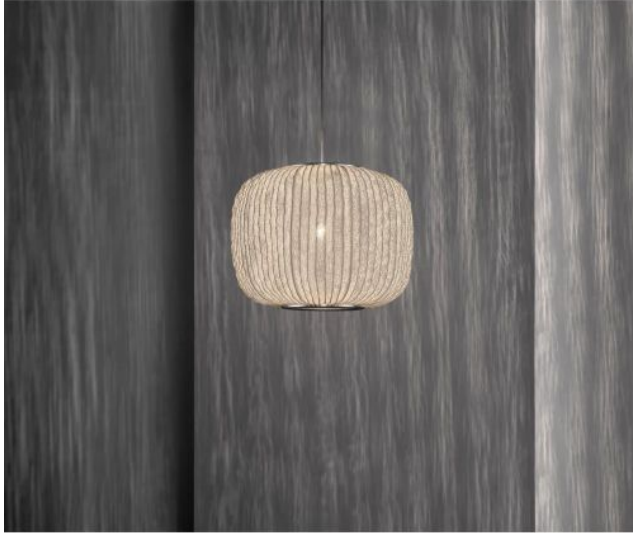

Arturo_Alvarez

Coral Sea

Oberfläche

- szary
- biały

Version

- E27
- LED

Technical details

Kraj produkcji	 Hiszpania
producent	Arturo_Alvarez
projektant	Arturo Alvarez
ochrona	IP20
zakres dostawy	Leuchtmittel/ Bulb
napięcie przydatność	230 - 240 Volt
Średnica w cm	35
tworzywo	stal, stal nierdzewna
kolor przewodu	przezroczysty
regulacja wysokości	wysokość ustalona
ściemnianie	na miejscu z funkcją ściemniania
wysokość całkowita	150 cm
Dimensions	H 25 cm Ø 35 cm

Opis

The Arturo Alvarez Coral Sea COSE04 pendant lamp consists of a metal base structure and a painted lamp shade stretched over it. The Coral Reef has a transparent cable and is offered in the surfaces white and grey. On request, the lamp is also available in taupe and beige. This pendant lamp is on request also available with a black cable. The Arturo Alvarez Coral Sea pendant lamp is available as an E27 and a LED version. The E27 version has an E27 socket and is operated with a replaceable LED retrofit. The LED version of the Arturo Alvarez Coral Galaxea has an integrated LED with a colour temperature of 2,700 Kelvin extra warm white. On request the LED version of this lamp is also available with a colour temperature of 3.000 kelvin warm white. A DALI dimmable version of the LED version is also available on request. The lamp shade is 25 cm high and has a diameter of 35 cm. The total height of this pendant lamp is 150 cm.