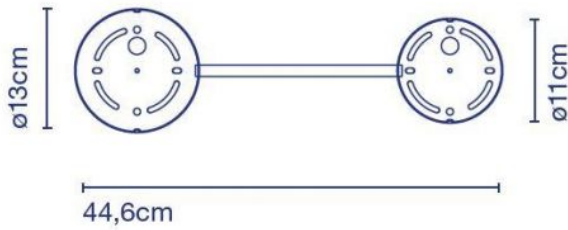

Marset

Accessories C2 Ginger

Technical details

Kraj produkcji	 Hiszpania
producent	Marset
projektant	Joan Gaspar
powierzchnia	czarny
tworzywo	metal
napięcie przydatność	230 - 240 Volt
Dimensions	L 45 cm

Opis

The Marset accessory C2 Ginger is used to connect a lamp Ginger 32 C and a lamp Ginger 42 C to each other and to connect them together to a power supply. The wall lamp accessories are made of painted metal. In addition to these accessories, a version is also available to connect a Ginger 32 C, 42 C and 60 C lamp to a single power connection.