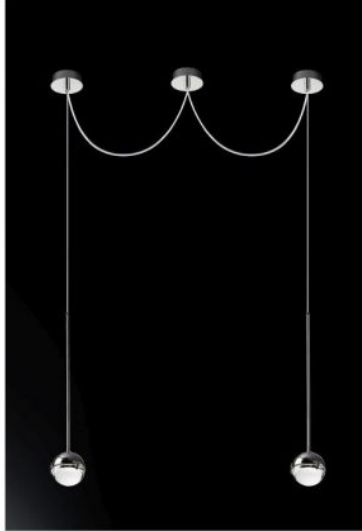

Cini & Nils

Convivio pendant lamp 2-lights LED

Oberfläche

- chrom
- czarny

Technical details

Kraj produkcji	 Włochy
producent	Cini & Nils
projektant	Luta Bettonica
projektant 2	Mario Melocchi
rok	2005
ochrona	IP20
zakres dostawy	LED
napięcie przydatność	230 - 240 Volt
Średnica w cm	11
tworzywo	aluminium, mosiądz, stal, szkło
długość kabla	385 cm
regulacja wysokości	wysokość ustalona
ściemnianie	ściemnialna kontroli faz przyciemniania
LED	łącznie
Wskaźnik oddawania barw	92
Temperatura barwowa w stopniach Kelvina	2.800 biała ciepła
baldachim Wymiary	14 cm
wydajność systemu	2 x 13 Watt
Całkowity strumień świetlny w lm	2.600
Dimensions	H 65 cm Ø 11 cm

Opis

The Cini & Nils Convivio pendant lamp 2-lights LED emits its light directly downwards, whereby the light is bundled by transparent glass lenses. This creates a distinctive, clear illumination. The 2-lights pendant lamp has a decentralised canopy, so that the lamp can be installed independently of the power supply. In addition, it is also possible to choose any distance between the two pendulums during installation.

The Convivio pendant lamp is available in black matt and chrome finish. Two LEDs are integrated as light sources, which can be dimmed on site with a trailing edge phase dimmer. With an optionally available Casambi module, the light can also be dimmed via Bluetooth with the Casambi app by smartphone / tablet. On request, the pendant lamp can be supplied with an already integrated Casambi module. The cable length can be set individually by the installation.