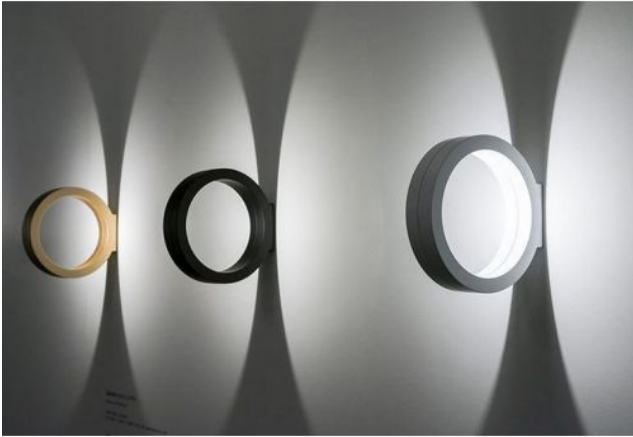

Cini & Nils

Assolo wall and ceiling lamp

Oberfläche

- czarny
- złoto
- biały

Dimmbarkeit

- ściemnialna kontroli faz przyciemniania
- nie ściemnialne

Technical details

Kraj produkcji	 Włochy
producent	Cini & Nils
projektant	Luta Bettonica
rok	2013
ochrona	IP20
zakres dostawy	LED
napięcie przydatność	230 - 240 Volt
Głębokość w cm	20
Średnica w cm	20
tworzywo	aluminium
Moc w watach	16 W
LED	Łącznie
Wskaźnik oddawania barw	80
Strumień świetlny w lm	1.300
Temperatura barwowa w stopniach Kelvina	2.800 biała ciepła
Dimensions	B 5 cm Ø 20 cm

Opis

The Cini & Nils Assolo wall and ceiling lamp can be mounted vertically, horizontally or in a row. Its ring has a diameter of 20 cm. The light is emitted by an integrated LED on the inside and reflected from there, thus indirectly illuminating both the lamp itself and the surroundings. This creates a play of light and shadow on the wall or ceiling. The lamp is available in white, black and gold matt. The Assolo wall and ceiling lamp is offered in two versions: non-dimmable and dimmable on site with a trailing edge phase dimmer. The on site dimmable version can also be dimmed with an optionally available Casambi module using a smartphone/tablet via Bluetooth. An LED with a colour temperature of 2,800 Kelvin warm white is included as a light source. On request, this lamp is also available with a round wall plate with a diameter of 9.2 cm, which can be used to cover flush boxes.