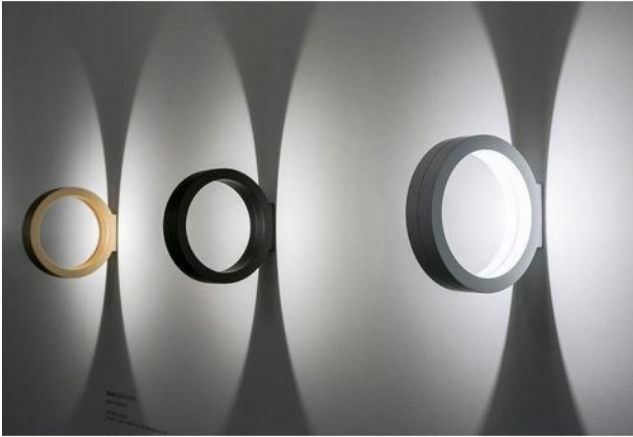

### Assolo wall and ceiling lamp

#### Oberfläche

- czarny
- złoto
- biały

#### Opis

The Cini & Nils Assolo wall and ceiling lamp can be mounted vertically, horizontally or in a row. Its ring has a diameter of 20 cm. The light is emitted by an integrated LED on the inside and reflected from there, thus indirectly illuminating both the lamp itself and the surroundings. This creates a play of light and shadow on the wall or ceiling. The lamp is available in white, black and gold matt. The Assolo wall and ceiling lamp is offered in two versions: non-dimmable and dimmable on site with a trailing edge phase dimmer. The on site dimmable version can also be dimmed with an optionally available Casambi module using a smartphone/tablet via Bluetooth. An LED with a colour temperature of 2,800 Kelvin warm white is included as a light source. On request, this lamp is also available with a round wall plate with a diameter of 9.2 cm, which can be used to cover flush boxes.