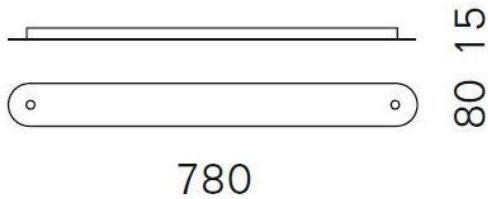

Serien Lighting

Canopy profile 2

Oberfläche

- szczotkowanego aluminium
- Aluminium polerowane
- czarny
- biały

Technical details

Kraj produkcji	Niemcy
producent	Serien Lighting
projektant	Serien Lighting
tworzywo	aluminium
Dimensions	H 2 cm | B 8 cm | L 78 cm

Opis

The Serien Lighting canopy profile 2 is used to connect two pendant lamps and plug them into a single power supply. In this way, two single pendant lights can be installed together. Only a single ceiling outlet with power supply is required. The canopy profile 2 is available in the following finishes: brushed aluminum, polished aluminum, black or white painted. It is 78 cm long and 8 cm wide. Its height is 1.5 cm.

The accessories are suitable for the following lamps: Cavity Suspension L, Curling Suspension Rope / Tube S, M and L, Draft Suspension Rope / Tube S and M, Drum Suspension Rope / Tube S and M as well as Reef Suspension 1. The canopy profile 3 is also offered as an accessory, allowing three Serien Lighting pendant lamps to be mounted together on a single power supply.