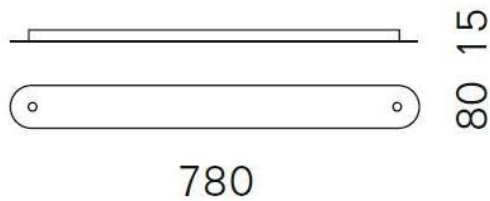

Serien Lighting

Canopy profile 2

Oberfläche

- szczotkowanego aluminium
- Aluminium polerowane
- czarny
- biały

Technical details

Kraj produkcji	 Niemcy
producent	Serien Lighting
projektant	Serien Lighting
tworzywo	aluminium
Dimensions	H 2 cm B 8 cm L 78 cm

Opis

The Serien Lighting canopy profile 2 is used to connect two pendant lamps and plug them into a single power supply. In this way, two single pendant lights can be installed together. Only a single ceiling outlet with power supply is required. The canopy profile 2 is available in the following finishes: brushed aluminum, polished aluminum, black or white painted. It is 78 cm long and 8 cm wide. Its height is 1.5 cm.