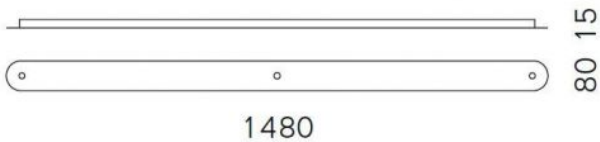

Serien Lighting

Canopy profile 3

Oberfläche

- szczotkowanego aluminium
- Aluminium polerowane
- czarny
- biały

Technical details

Kraj produkcji	 Niemcy
producent	Serien Lighting
projektant	Serien Lighting
tworzywo	aluminium
Dimensions	H 2 cm B 8 cm L 148 cm

Opis

With the Serien Lighting canopy profile 3, three pendant lamps can be connected together and mounted on a single power supply. This makes it possible to install two single pendant lamps together. Only a single power connection is required. The canopy profile 3 is available in brushed aluminum, polished aluminum, black or white painted finishes. This accessory has a length of 148 cm and a width of 8 cm. The height is 1.5 cm.

The accessories are suitable for the following Serien Lighting lamps: Cavity Suspension L, Curling Suspension Rope / Tube S, M and L, Draft Suspension Rope / Tube S and M, Drum Suspension Rope / Tube S and M as well as Reef Suspension 1. In addition to these accessories, the canopy profile 2 is also offered, with which two pendant lamps can be connected together and mounted on a single power supply.