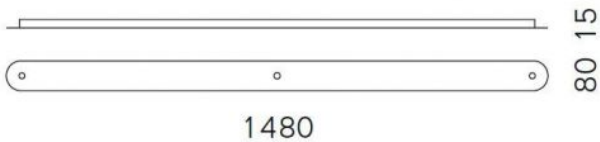

### Technical details

<b>Kraj produkcji</b>	 Niemcy
<b>producent</b>	Serien Lighting
<b>projektant</b>	Serien Lighting
<b>tworzywo</b>	aluminium
<b>Dimensions</b>	H 2 cm   B 8 cm   L 148 cm

### Opis

With the Serien Lighting canopy profile 3, three pendant lamps can be connected together and mounted on a single power supply. This makes it possible to install two single pendant lamps together. Only a single power connection is required. The canopy profile 3 is available in brushed aluminum, polished aluminum, black or white painted finishes. This accessory has a length of 148 cm and a width of 8 cm. The height is 1.5 cm.