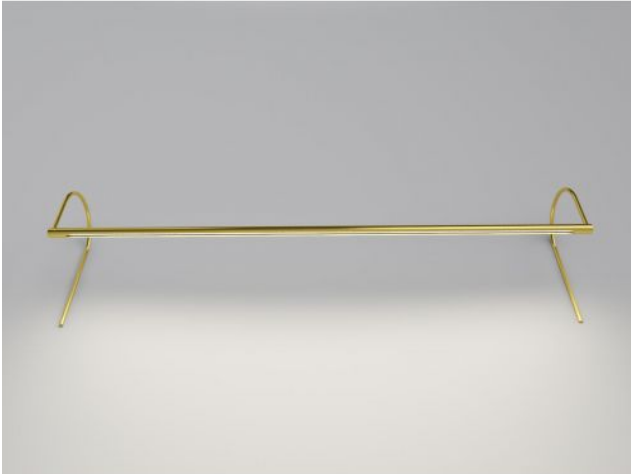

Betec

Minimus 119 cm Typ 15

Oberfläche

- chrom
- Matt złota
- Mosiądz błyszczący
- Mosiądz matowy
- nikiel błyszczący
- nikiel mat
- czarny
- wypalany
- złoty błyszczący

Technical details

Kraj produkcji	 Niemcy
producent	Betec
projektant	Horst Lettenmayer
ochrona	IP20
zakres dostawy	LED
napięcie przydatność	110 - 240 Volt
Projekcja w cm	15
tworzywo	mosiądz
Moc w watach	38,4 W
LED	Łącznie
Wskaźnik oddawania barw	>90
Strumień świetlny w lm	3.794,6
Temperatura barwowa w stopniach Kelvina	2.700 extra biała ciepła
Dimensions	H 25 cm L 119 cm

Opis

The Betec Minimus is a further development of the Clarus picture light. In contrast to the Clarus, its lamp head is thicker with a diameter of 1.8 cm. The Minimus was designed for the use of a Duo LED. A Duo LED consists of two LEDs in one housing and therefore has a particularly high light output. As a result, this picture light can also fulfil the side effect of brightening up a room. Its emitted light is mainly directed at the respective object, but it is reflected into the room at the same time, so that a pleasant atmosphere is created with the basic brightness.