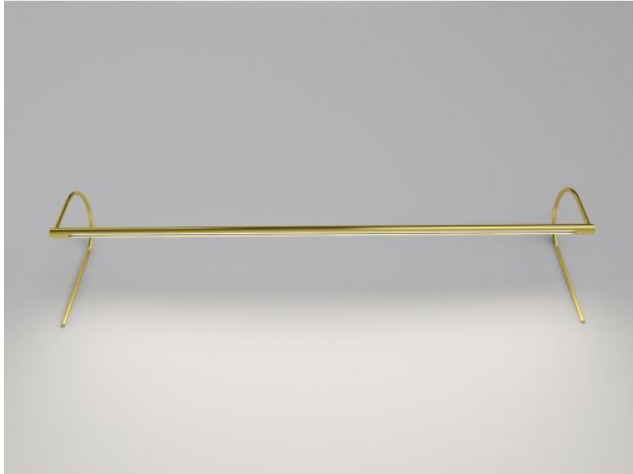

Betec

Minimus 119 cm Typ 15

Oberfläche

- chrom
- Matt złota
- Mosiądz błyszczący
- Mosiądz matowy
- nikiel błyszczący
- nikiel mat
- czarny
- wypalany
- złoty błyszczący

Technical details

Kraj produkcji	 Niemcy
producent	Betec
projektant	Horst Lettenmayer
ochrona	IP20
zakres dostawy	LED
napięcie przydatność	110 - 240 Volt
Projekcja w cm	15
tworzywo	mosiądz
Moc w watach	38,4 W
LED	Łącznie
Wskaźnik oddawania barw	>90
Strumień świetlny w lm	3.794,6
Temperatura barwowa w stopniach Kelvina	2.700 extra biała ciepła
Dimensions	H 25 cm L 119 cm

Opis

The Betec Minimus is a further development of the Clarus picture light. In contrast to the Clarus, its lamp head is thicker with a diameter of 1.8 cm. The Minimus was designed for the use of a Duo LED. A Duo LED consists of two LEDs in one housing and therefore has a particularly high light output. As a result, this picture light can also fulfil the side effect of brightening up a room. Its emitted light is mainly directed at the respective object, but it is reflected into the room at the same time, so that a pleasant atmosphere is created with the basic brightness.